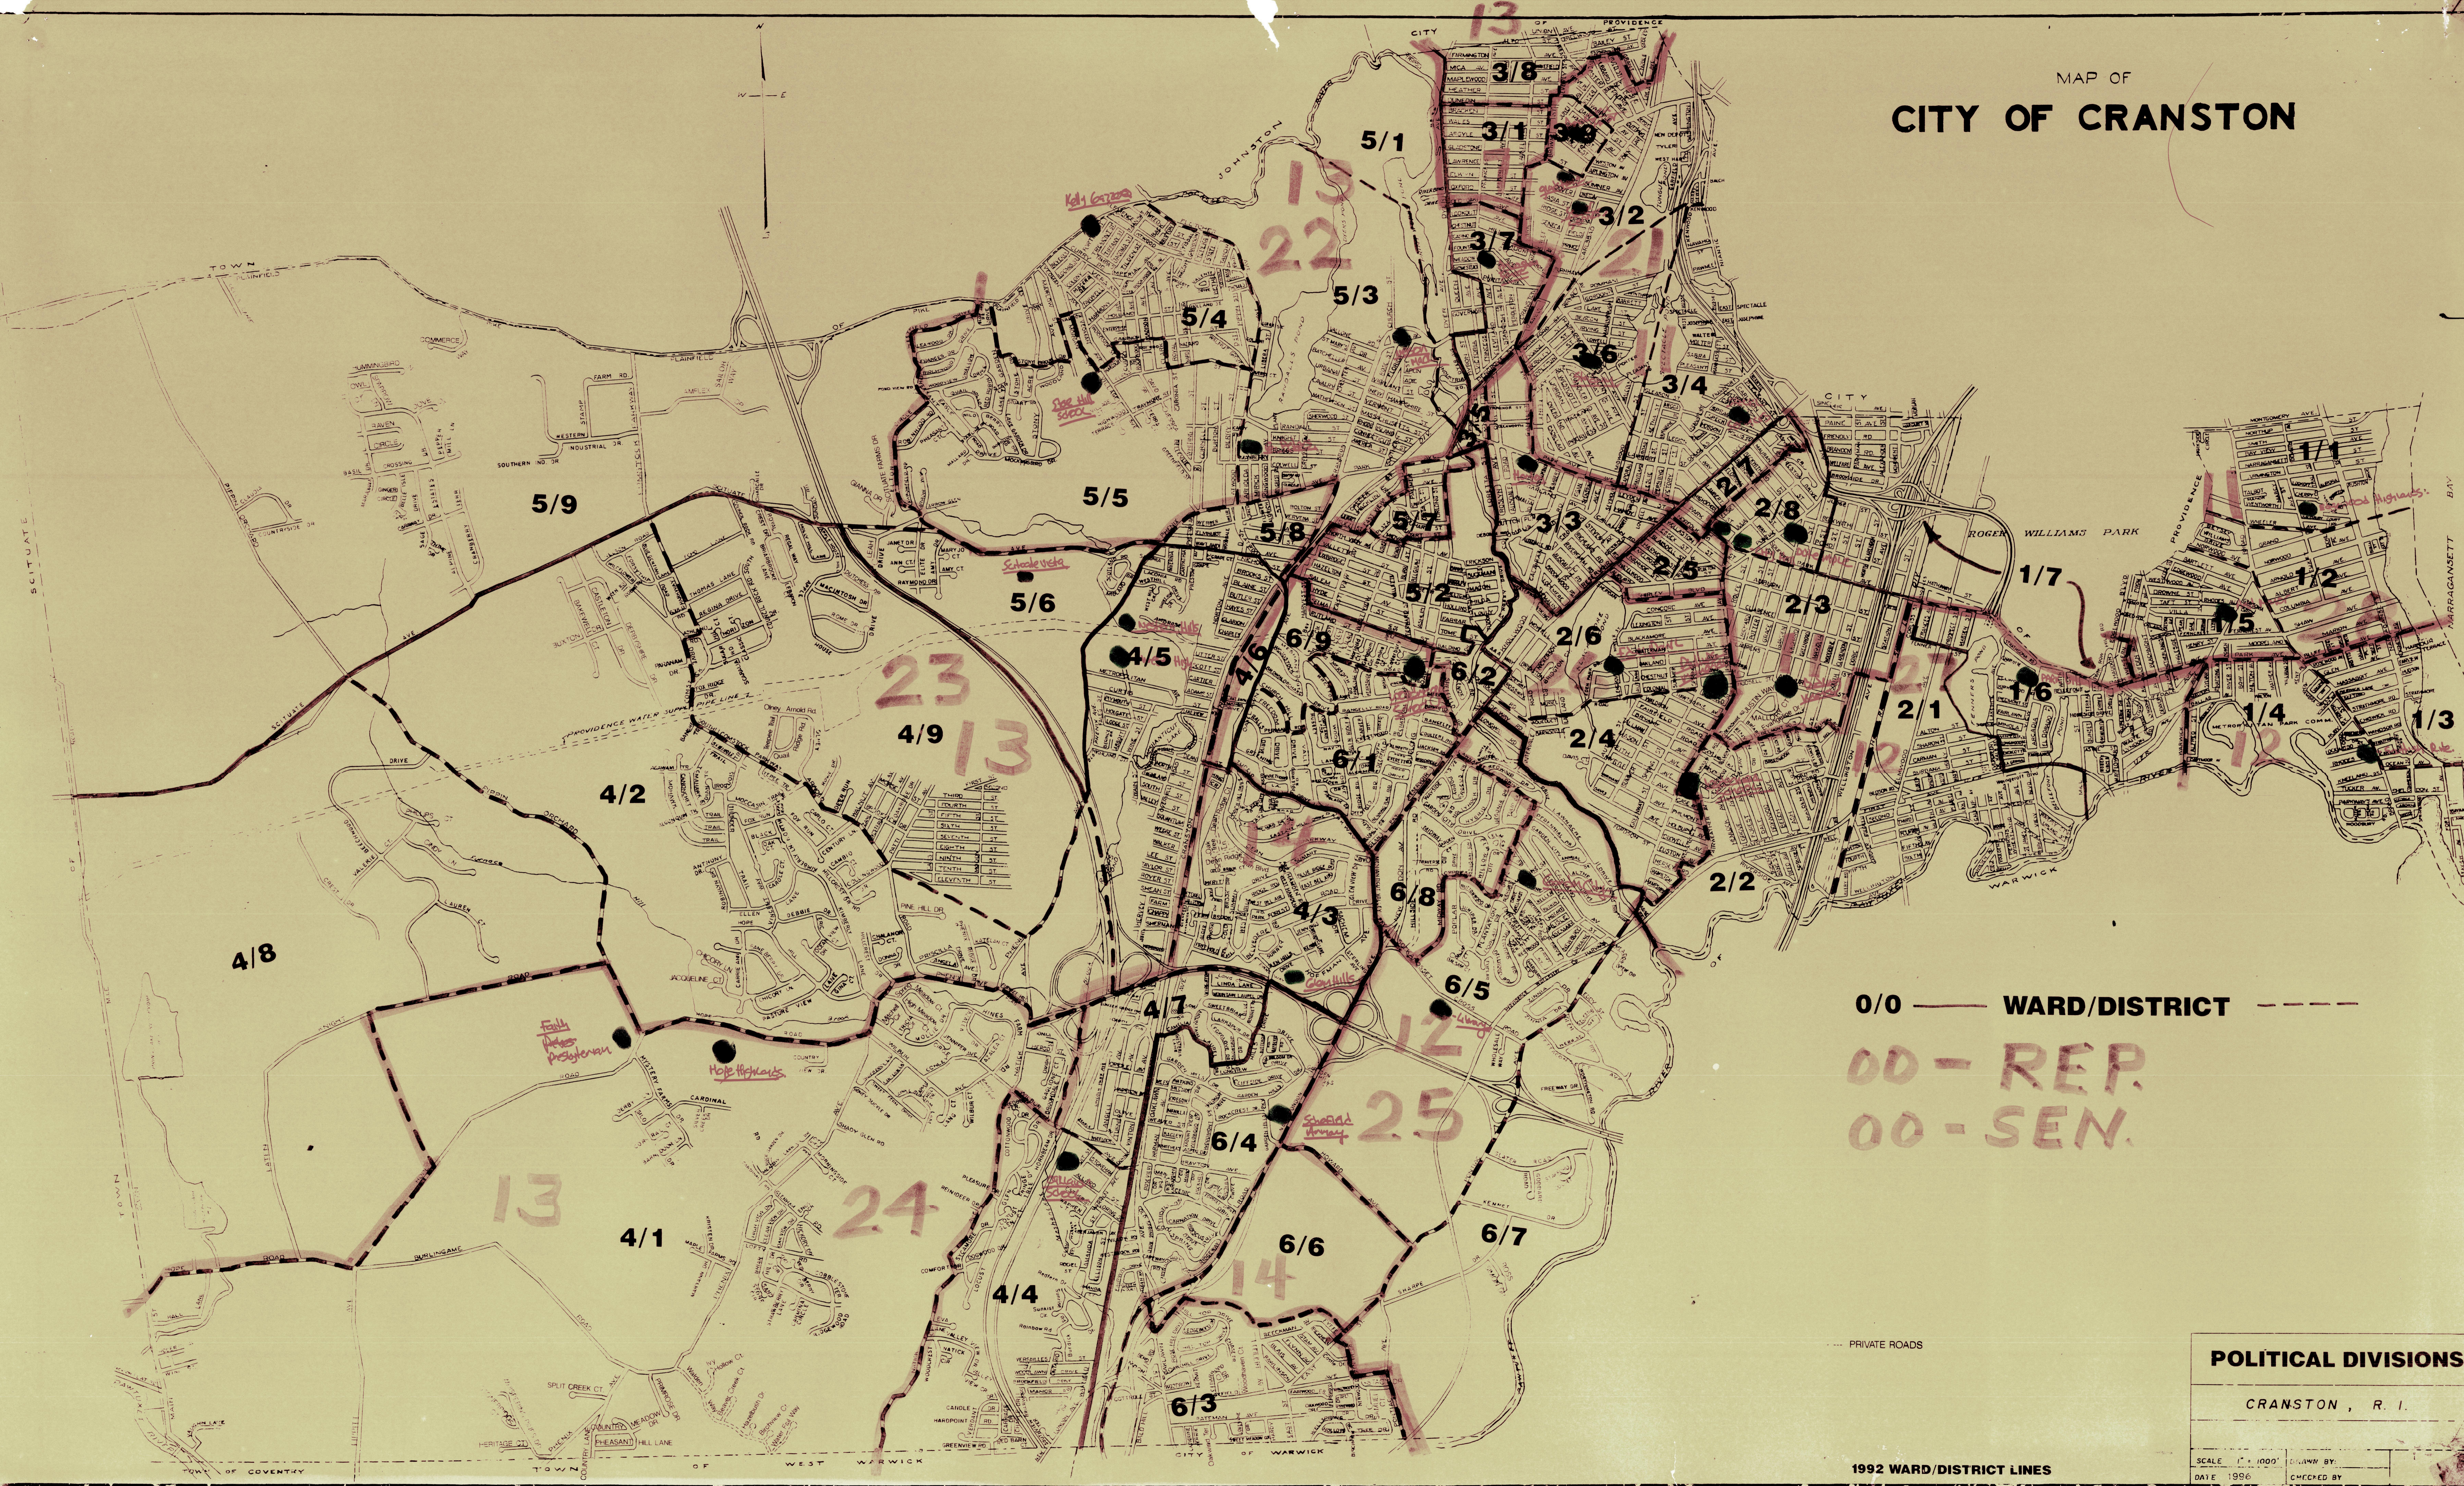

MAP OF
CITY OF CRANSTON

0/0 — WARD/DISTRICT —
 00-REP.
 00-SEN.

POLITICAL DIVISIONS
 CRANSTON, R. I.

SCALE 1" = 1000'
 DATE 1996 DRAWN BY
 CHECKED BY

1992 WARD/DISTRICT LINES